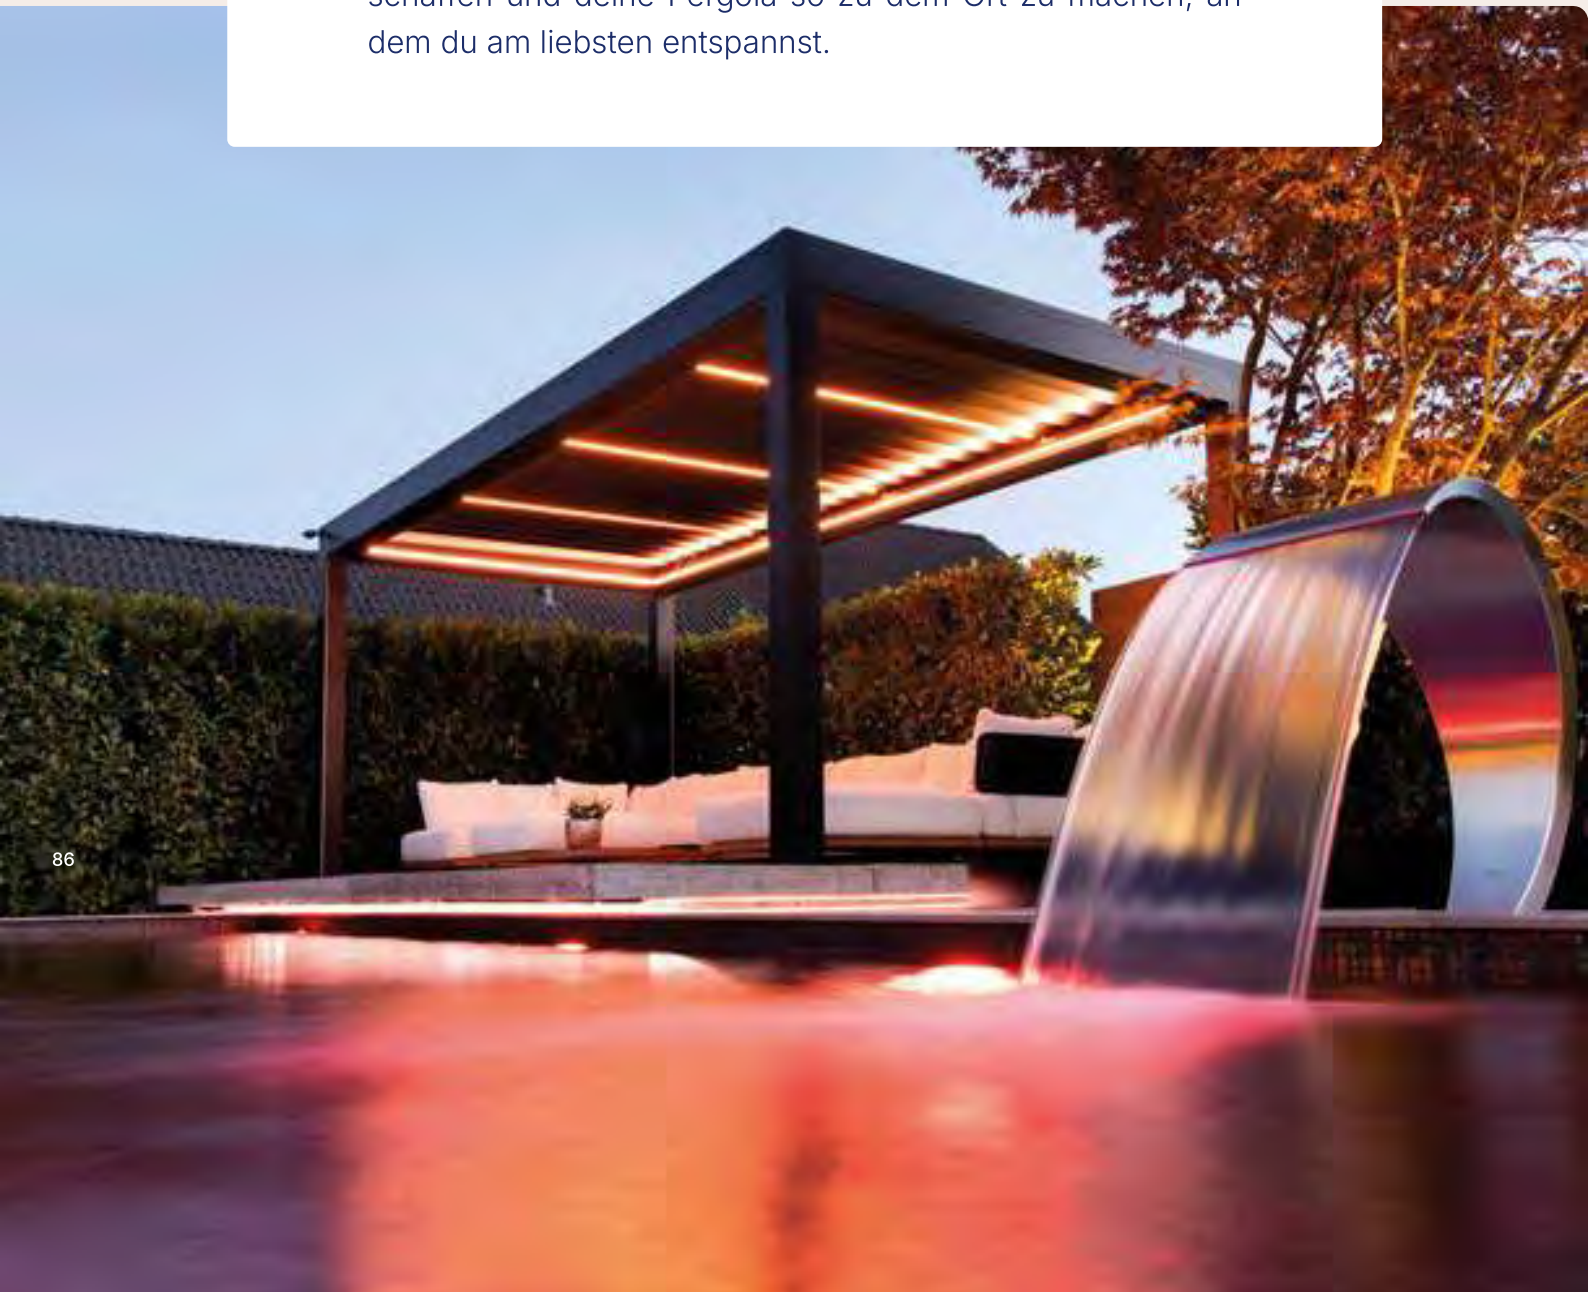

Mit unseren Optionen individuell gestalten

Atmosphäre verbirgt sich im kleinsten Detail. Deshalb bietet Brustor eine Vielzahl stilvoller Optionen, damit du deine Überdachung ganz nach deinem Geschmack gestalten kannst. Denk' an Beleuchtung, Heizung, Sound und stilvolle Seitenwände: alles, was du brauchst, um mehr Komfort zu schaffen und deine Pergola so zu dem Ort zu machen, an dem du am liebsten entspannst.